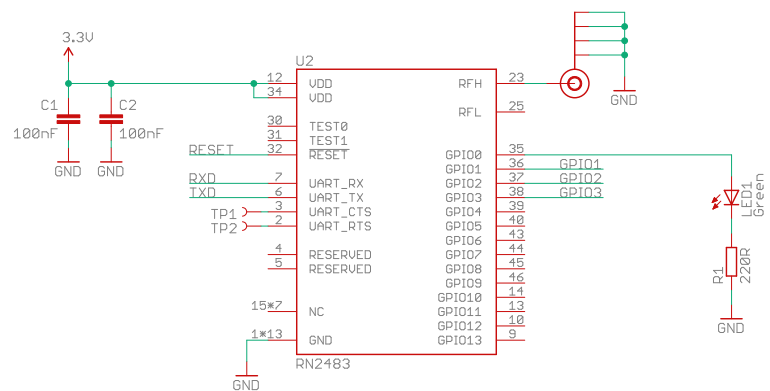

RN2483

BEE (HEADER)

SODAQ

TITLE: lorabee_microchip_rev2_SMA		REV: 2
Design by: Gregory Knauff [GKNFF]		
Date: 20/01/2016 14:38	Sheet: 1/1	