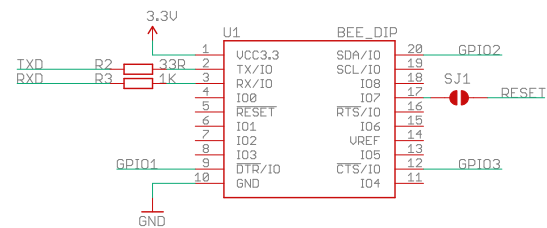

RN2483

BEE (HEADER)

SODAQ

TITLE: lorabee_microchip_rev2_SMA		REV: 2
Design by: Gregory Knauff [GKNFF]		
Date: 20/01/2016 14:38	Sheet: 1/1	