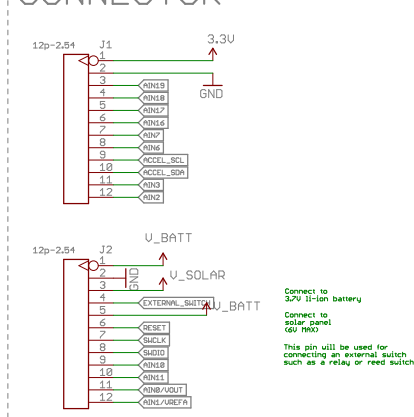

LoRa Transceiver Module

Uart level shifter

MICROCONTROLLER

3V3 REGULATOR & SWITCHING

LIPO CHARGER

USB

ACCELEROMETER

CONNECTOR

RGB LED BUTTON SWITCH

GPS