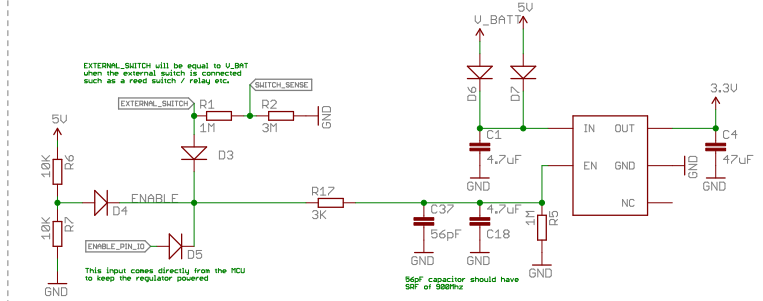

LoRa Transceiver Module

Uart level shifter

MICROCONTROLLER

3V3 REGULATOR & SWITCHING

LIPO CHARGER

USB

ACCELEROMETER

CONNECTOR

RGB LED BUTTON SWITCH

GPS