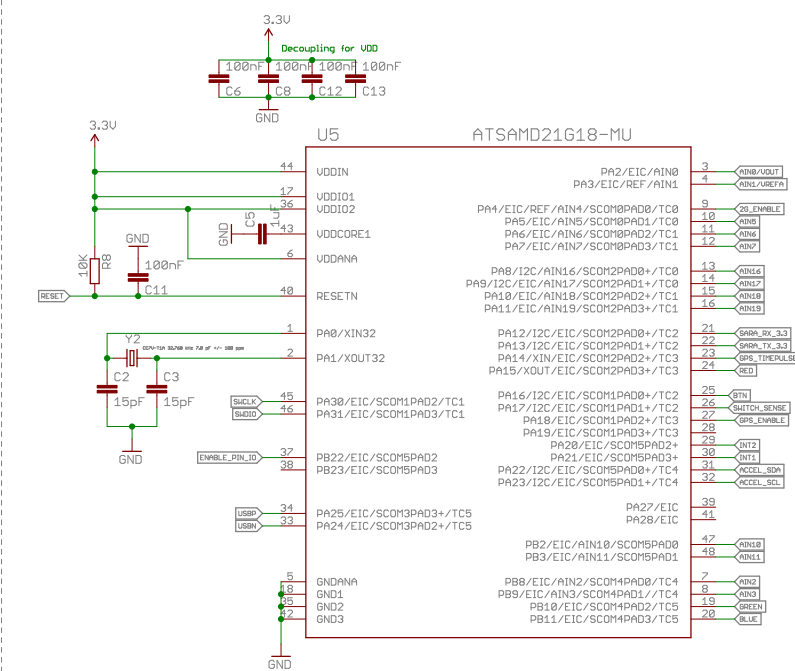

LoRa Transceiver Module

Uart level shifter

MICROCONTROLLER

3V3 REGULATOR & SWITCHING

LIPO CHARGER

USB

ACCELEROMETER

CONNECTOR

RGB LED BUTTON SWITCH

GPS