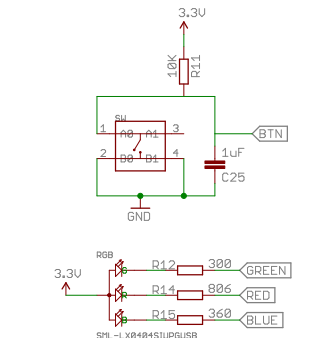

LoRa Transceiver Module

Uart level shifter

MICROCONTROLLER

3V3 REGULATOR & SWITCHING

LIPO CHARGER

USB

ACCELEROMETER

CONNECTOR

RGB LED BUTTON SWITCH

GPS