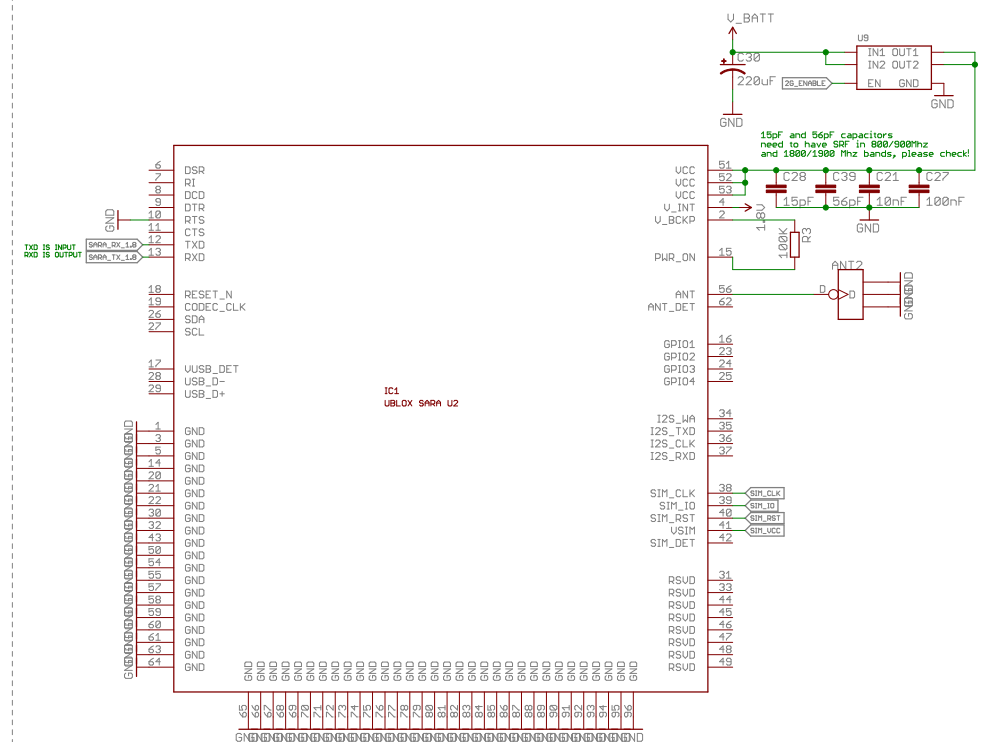

LoRa Transceiver Module

Uart level shifter

MICROCONTROLLER

3V3 REGULATOR & SWITCHING

LIPO CHARGER

USB

ACCELEROMETER

CONNECTOR

RGB LED BUTTON SWITCH

GPS