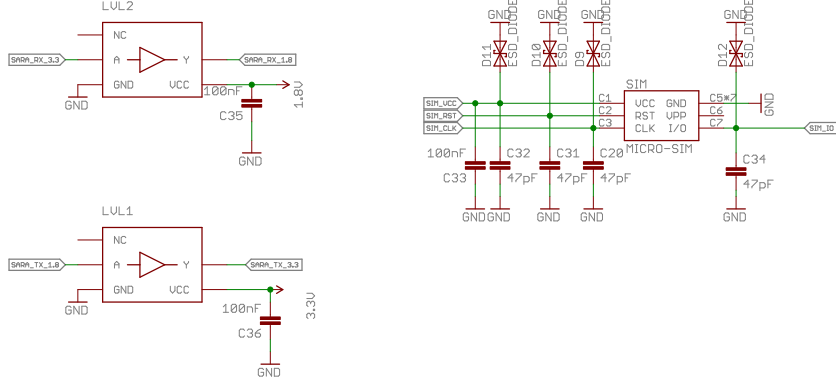

LoRa Transceiver Module

Uart level shifter

MICROCONTROLLER

3V3 REGULATOR & SWITCHING

LIPO CHARGER

USB

ACCELEROMETER

CONNECTOR

RGB LED BUTTON SWITCH

GPS