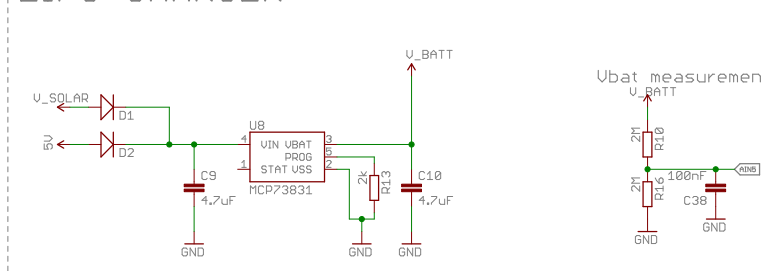

LoRa Transceiver Module

Uart level shifter

MICROCONTROLLER

3V3 REGULATOR & SWITCHING

LIPO CHARGER

USB

ACCELEROMETER

CONNECTOR

RGB LED BUTTON SWITCH

GPS