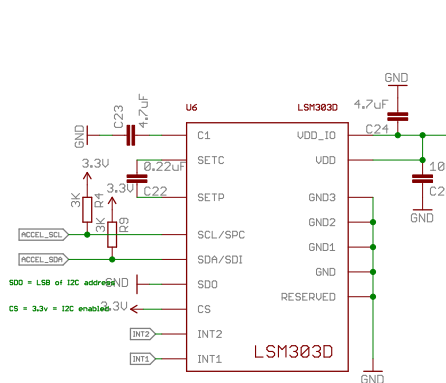

LoRa Transceiver Module

Uart level shifter

MICROCONTROLLER

3V3 REGULATOR & SWITCHING

LIPO CHARGER

USB

ACCELEROMETER

CONNECTOR

RGB LED BUTTON SWITCH

GPS